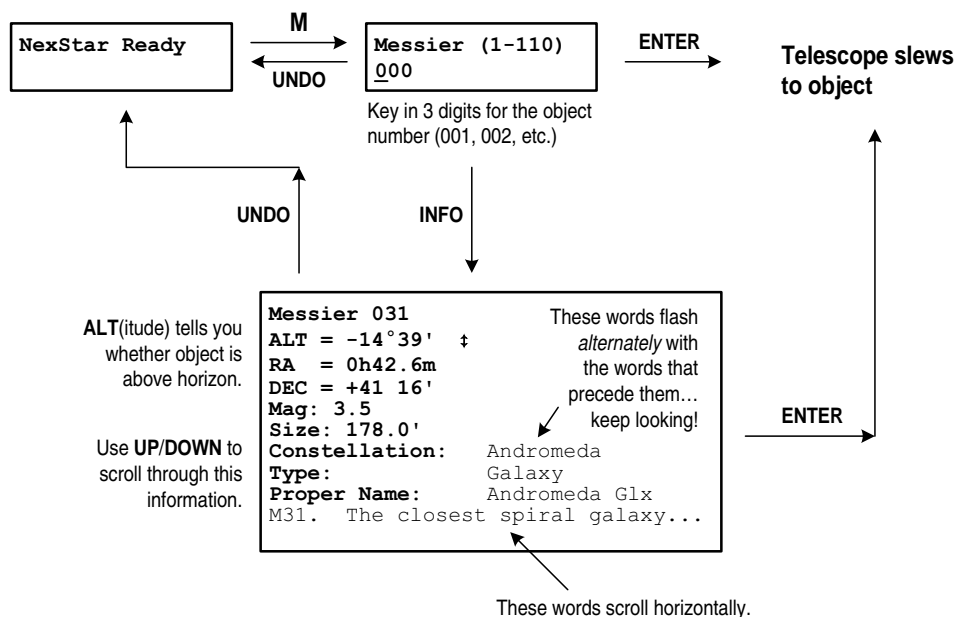

NexStar 5 (early 2001) M (MESSIER) MENU MAP

Copyright 2001
Michael A. Covington

CALD, NGC, STAR menus work similarly except that:
 NGC numbers have 4 digits (0001-7840);
 STAR numbers have 5 digits and refer to the NexStar's own catalogue.